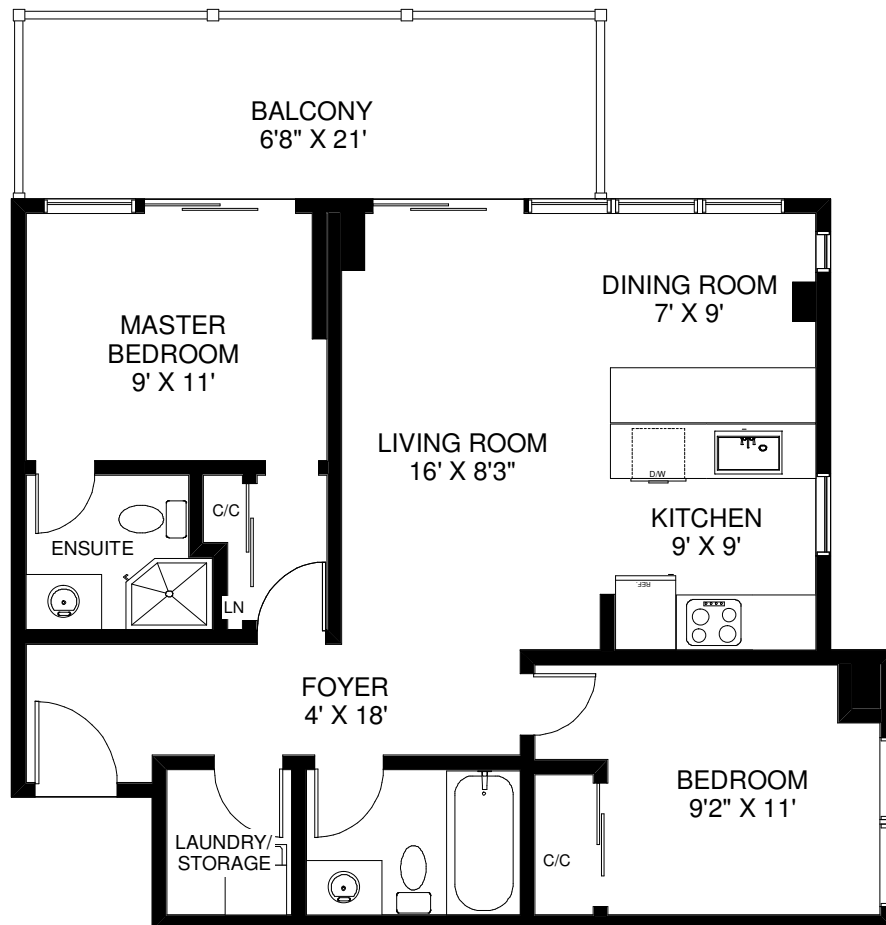

# 2119 LAKESHORE BOULEVARD WEST #609

CEILING HT 9'

APPROXIMATELY 775 SQ FT

Note: Measurements & Calculations are approximate. Provided as a guideline only.