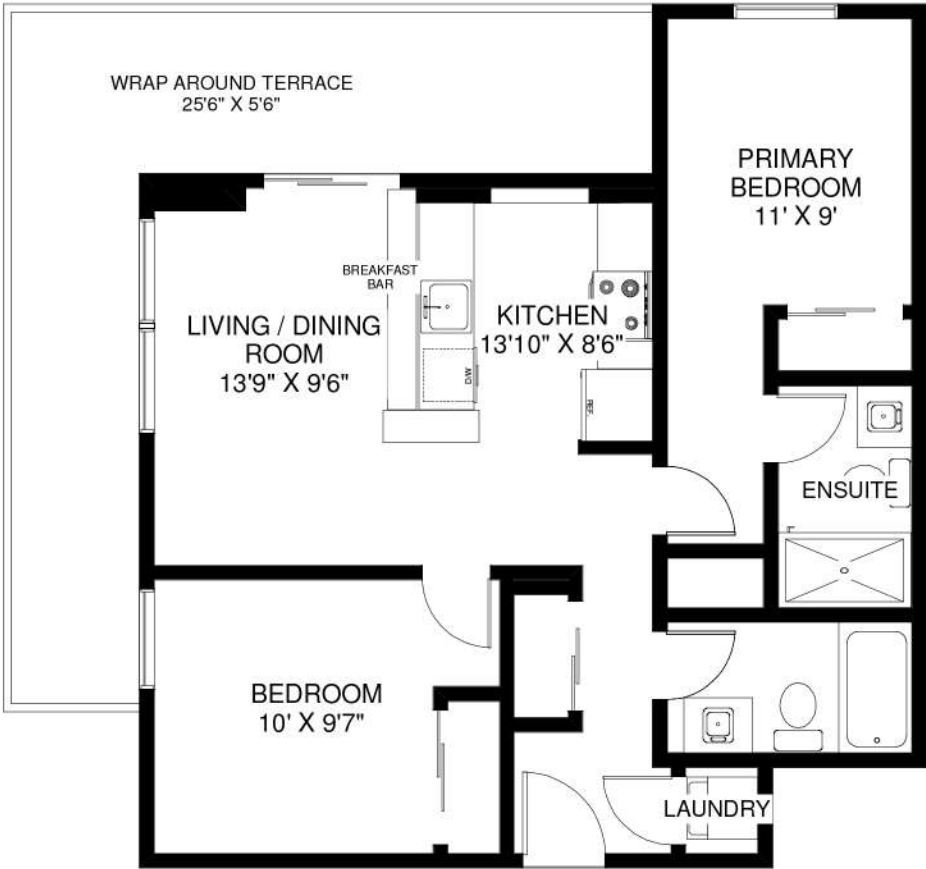

# 2560 EGLINTON AVENUE WEST UNIT #711

CEILING HT 9'

APPROXIMATELY 770 SQ FT

Note: Measurements & Calculations are approximate. Provided as a guideline only.