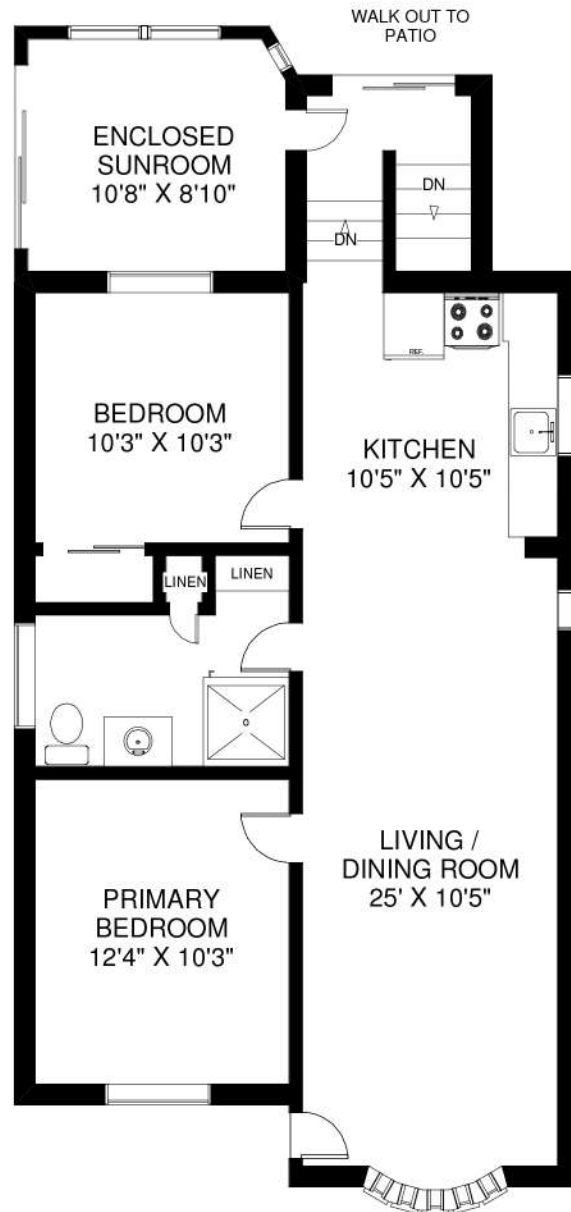

53 ELMWOOD AVENUE NORTH

CHRISTOPHER THOMSON
Team
REAL ESTATE PROFESSIONALS

MAIN FLOOR
APPROXIMATELY 875 SQ FT

LOWER FLOOR
APPROXIMATELY 875 SQ FT

Note: Measurements & Calculations are approximate. Provided as a guideline only.