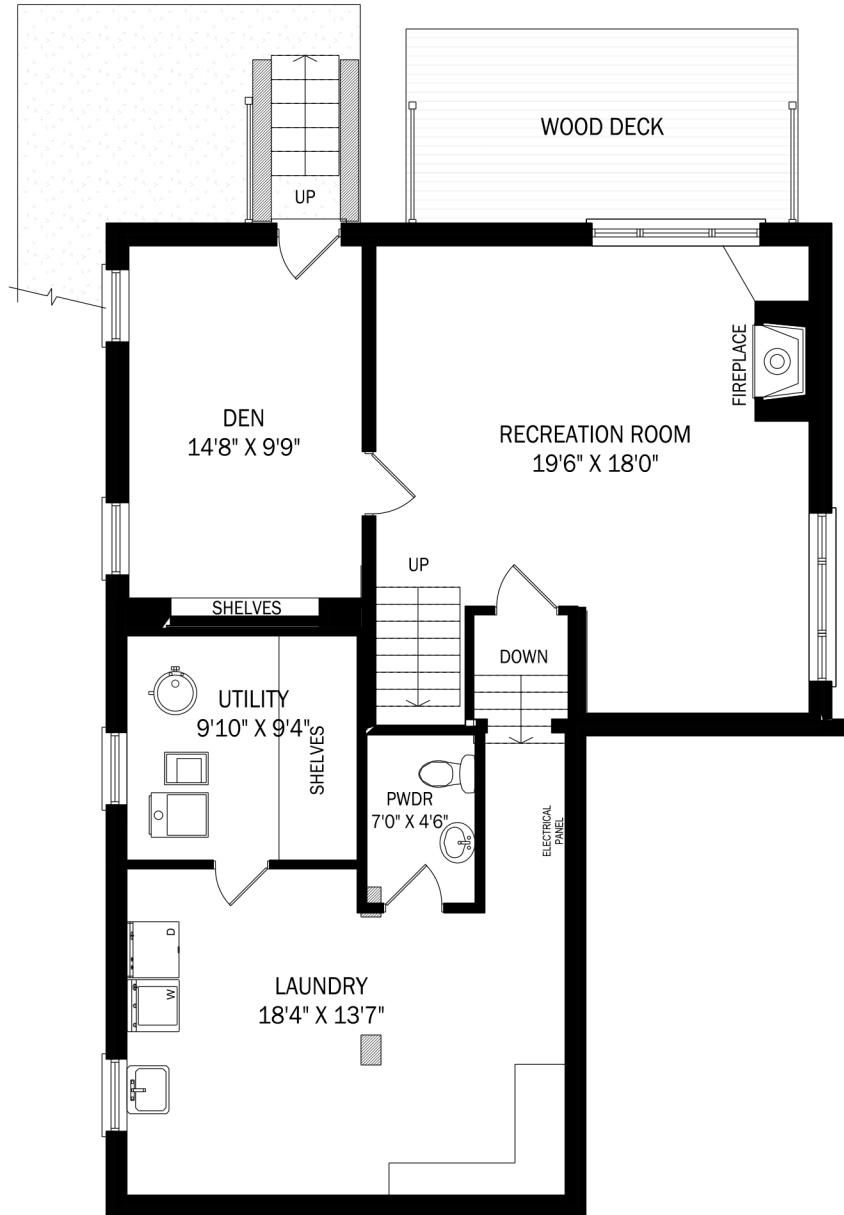

# 167 W 18TH STREET, HAMILTON

**CHRISTOPHER THOMSON**  
*Team*  
 REAL ESTATE PROFESSIONALS

**LOWER LEVEL - 597 SQUARE FEET**  
**BASEMENT - 450 SQUARE FEET**

**MAIN LEVEL - 480 SQUARE FEET**  
**UPPER LEVEL - 567 SQUARE FEET**