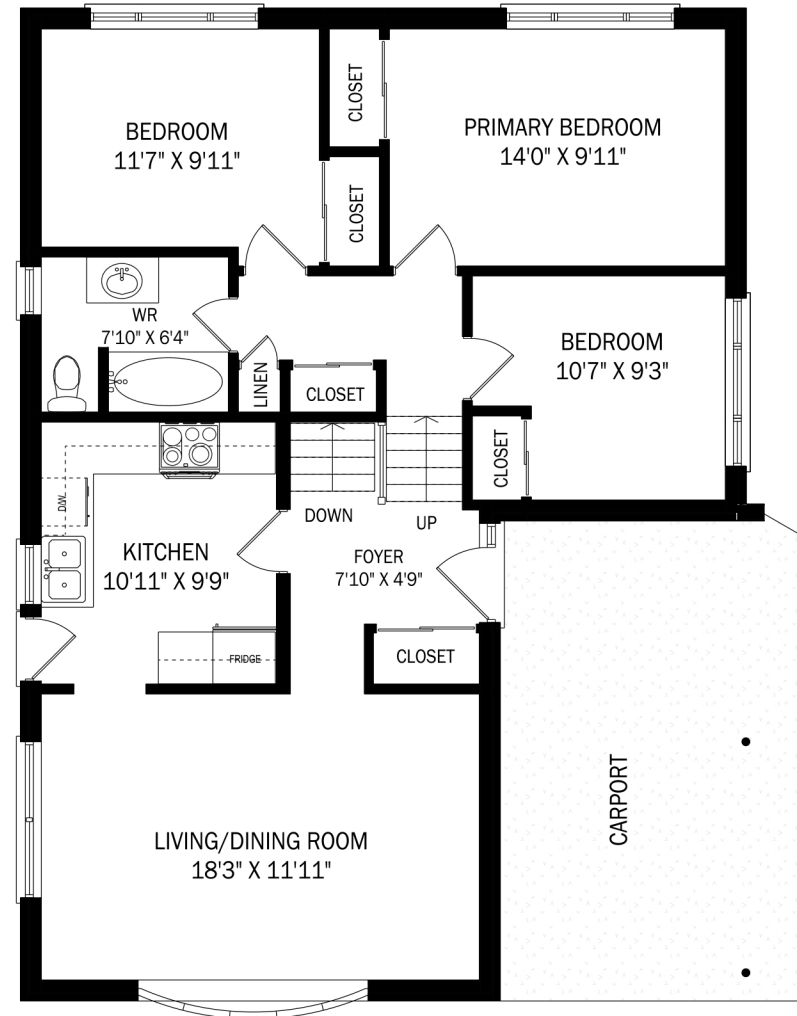

# 167 W 18TH STREET, HAMILTON

**CHRISTOPHER THOMSON**  
*Team*  
 REAL ESTATE PROFESSIONALS

**LOWER LEVEL - 597 SQUARE FEET**  
**BASEMENT - 450 SQUARE FEET**

**MAIN LEVEL - 480 SQUARE FEET**  
**UPPER LEVEL - 567 SQUARE FEET**