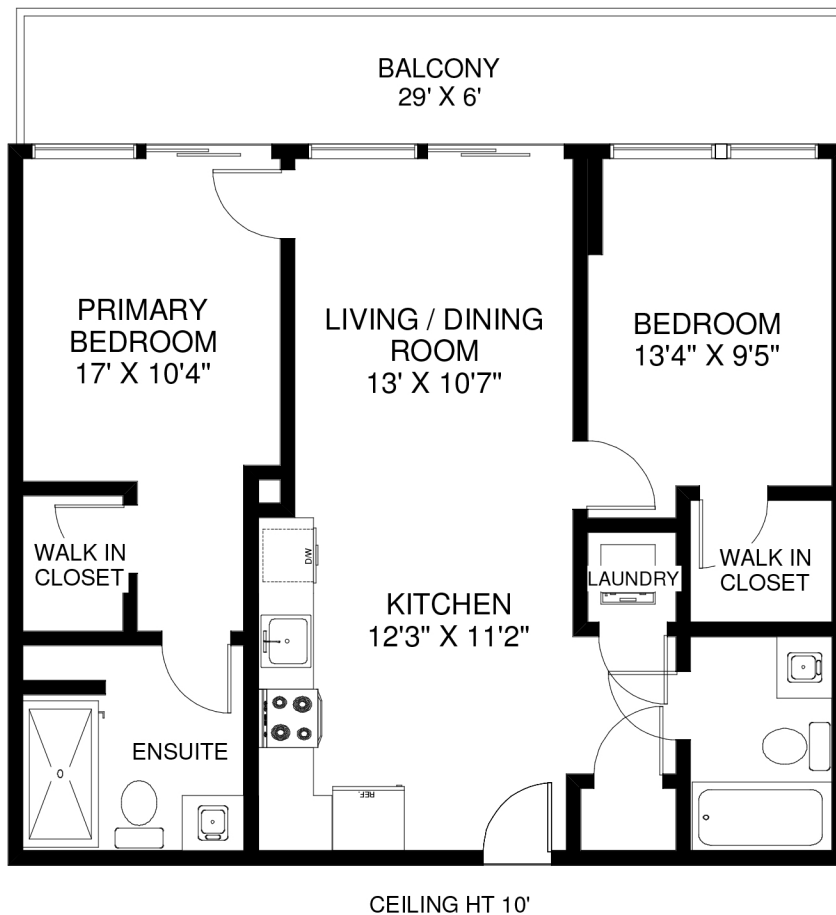

4208 DUNDAS STREET WEST #702

APPROXIMATELY 815 SQ FT

Note: Measurements & Calculations are approximate. Provided as a guideline only.