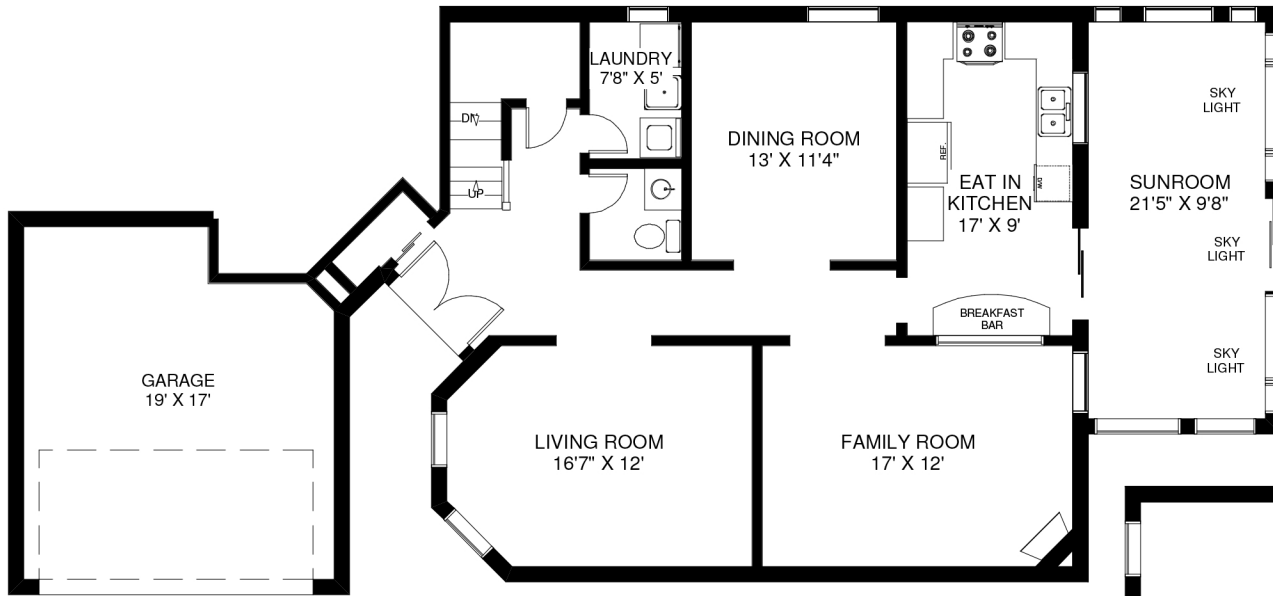

# 51 SQUIRE DRIVE

MAIN FLOOR  
APPROXIMATELY 1,360 SQ FT  
(INCLUDING SUNROOM)

SECOND FLOOR  
APPROXIMATELY 1,350 SQ FT

LOWER FLOOR  
APPROXIMATELY 1,100 SQ FT

Note: Measurements & Calculations are approximate. Provided as a guideline only.