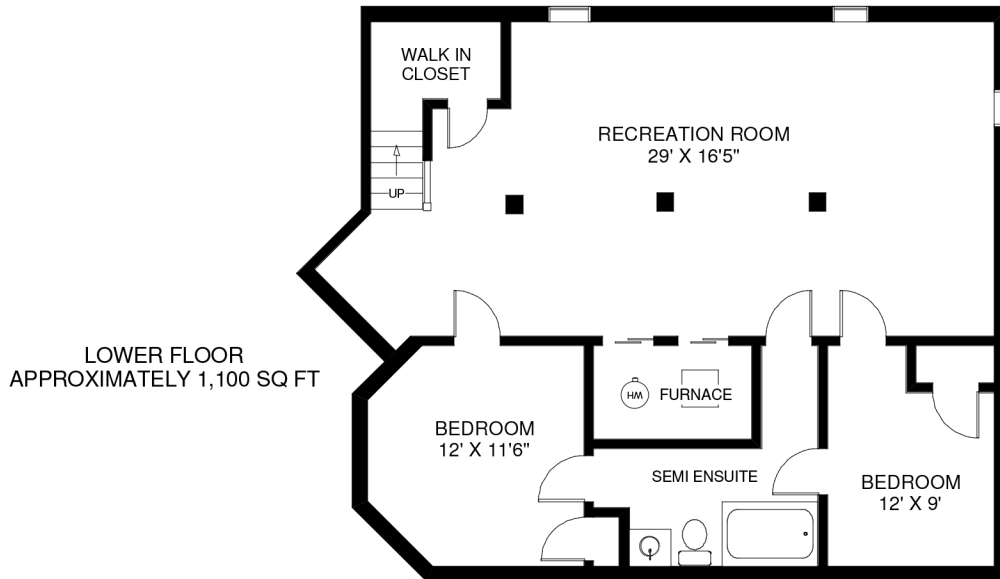

# 51 SQUIRE DRIVE

MAIN FLOOR  
APPROXIMATELY 1,360 SQ FT  
(INCLUDING SUNROOM)

SECOND FLOOR  
APPROXIMATELY 1,350 SQ FT

LOWER FLOOR  
APPROXIMATELY 1,100 SQ FT

Note: Measurements & Calculations are approximate. Provided as a guideline only.